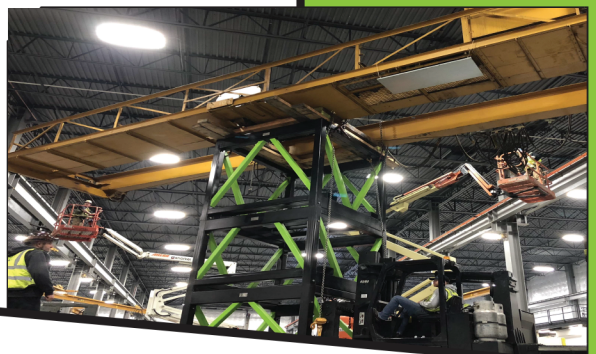

INTEGRITY MACHINERY MOVING

The
Original Morgans

Integrity Machinery Moving - is a new option for your Machinery Moving, Millwright Services, and Machine Tool Installation needs. While we are based in Portland Oregon in the Pacific Northwest, we will go where the work is. We recognized a need to return the art of machinery moving to its simplest form, and to a price point that is more in keeping with the costs associated with the service. Moving your machines shouldn't cost as much as the machine itself! We're making customer service a top priority and ensuring that it runs throughout our organization, from the top down.