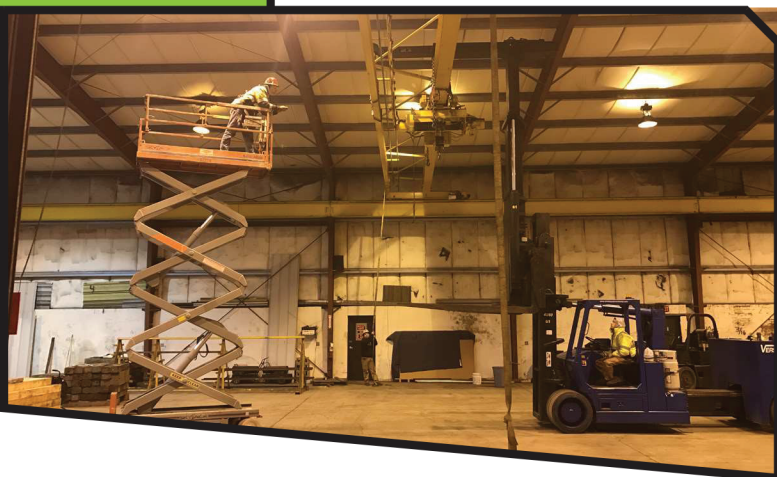

INTEGRITY MACHINERY MOVING

The
Original Morgans

Integrity Machinery Moving - is a new option for your Machinery Moving, Millwright Services, and Machine Tool Installation needs. While we are based in Portland Oregon in the Pacific Northwest, we will go where the work is. We recognized a need to return the art of machinery moving to its simplest form, and to a price point that is more in keeping with the costs associated with the service. Moving your machines shouldn't cost as much as the machine itself! We're making customer service a top priority and ensuring that it runs throughout our organization, from the top down.